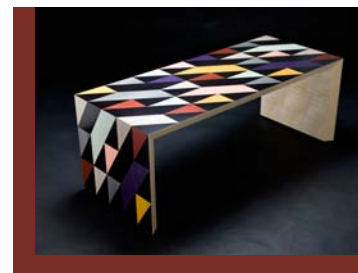

Patternity